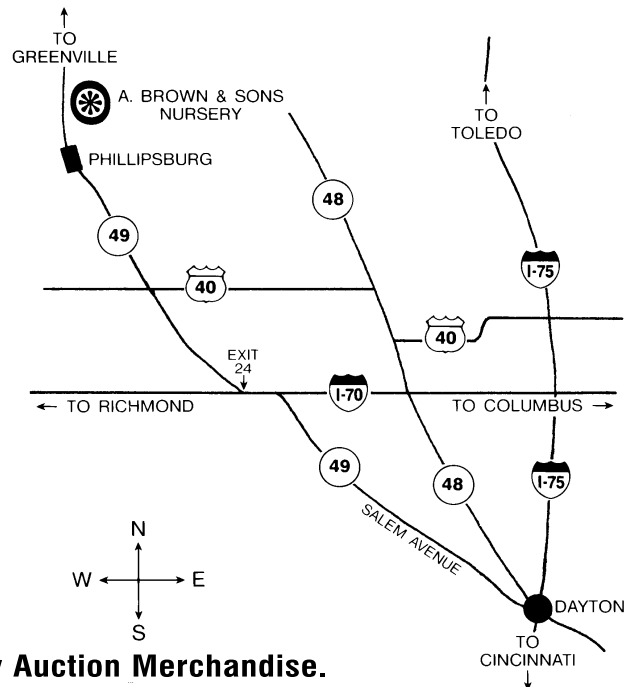

INVENTORY REDUCTION AUCTION

A. BROWN & SONS NURSERY, Inc.

State Route 49 (Dayton-Greenville Pk.)
PHILLIPSBURG, OHIO

1/2 Mi. North of Phillipsburg, OH – 12 Mi. N-W of Dayton.
Watch for HOGSTROM Auction Signs to sale site.

Saturday, SEPT. 10

Starting promptly at 7:19 am

~ **BRING A FRIEND** ~

REMEMBER . . .
Water ALL
New Plants
on a
REGULAR SCHEDULE

~ DIRECTIONS ~

Located just 1/2 mile North of Phillipsburg, OH on St. Rt. 49, 4-miles North of Interstate 70, Exit 24.