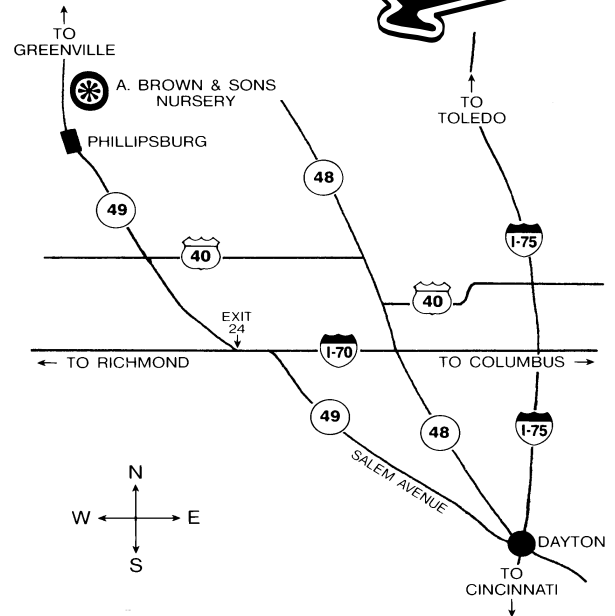

## AUCTION

**A. BROWN & SONS NURSERY, Inc.**  
 State Route 49 (Dayton-Greenville Pk.)  
**PHILLIPSBURG, OHIO**

1/2 Mi. North of Phillipsburg, OH – 12 Mi. N-W of Dayton.  
 Watch for HOGSTROM Auction Signs to sale site.

**REMEMBER . . .**  
**Water ALL  
New Plants**  
on a  
**REGULAR SCHEDULE**

**3-AUCTION RINGS**

after 8:00 am – *Starting with Trees*

**BRING YOUR FRIENDS TO HELP OUT.**

~ DIRECTIONS ~  
Located just 1/2 mile North of Phillipsburg, OH on  
St. Rt. 49, 4-miles North of Interstate 70, Exit 24.  
~ For GPS Users ~  
Put this address in your GPS:  
11506 N. Dayton Greenville Pk. Brookville, OH 45309